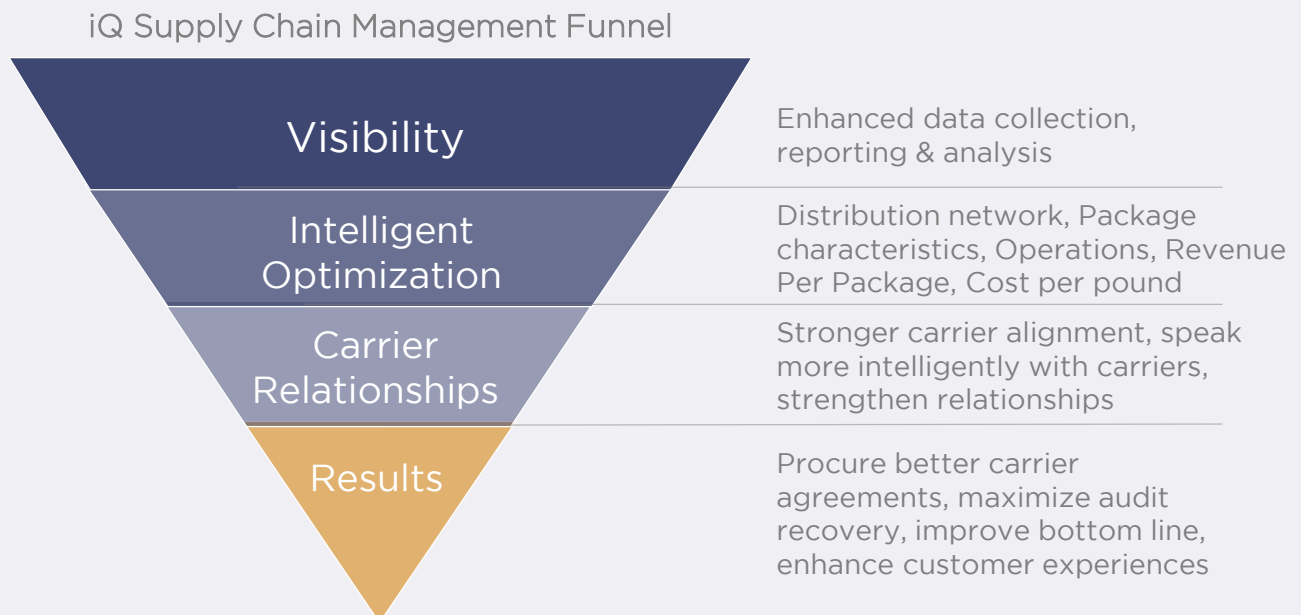

Elevate Your Supply Chain Intelligence

Advanced analytics, reporting and audit technology to power your supply chain.

Data. Insights. Action.

Optimizing your supply chain begins with business intelligence and culminates with action. iQ powers your supply chain management funnel with comprehensive visibility into your operations.

The Intelligent Supply Chain

Access key shipping data, manage KPIs and run advanced reports to gain enhanced insight, better foresight and improved decision making in your day-to-day shipping operations.

Elevate Your
Supply Chain Intelligence

Business Intelligence vs. Simple Audit

The iQ Difference | In terms of audit recovery, there's not a lot that separates one platform from another. Real value is driven by the business intelligence, reporting tools and expert data interpretation that leads to *intelligent* supply chain decision making.